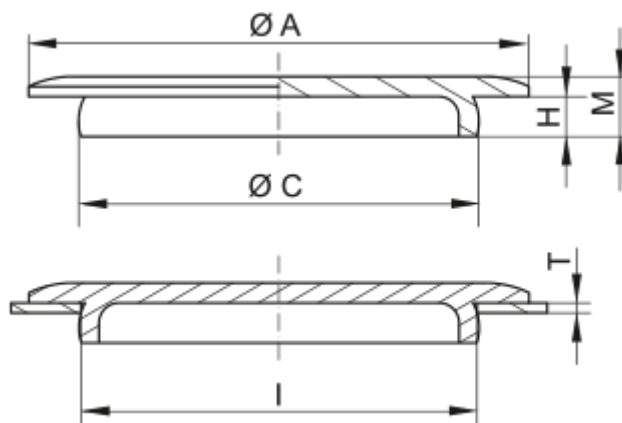

Data Sheet

Article number: 59GPN9103044

Description: KLEE Universal flat design GPN 910 - 60,8 (Wall thickness 2,2)

Measures

A = 66

C = 61.5

H = 7.8

I = 60.8

M = 9.8

T = 2.2